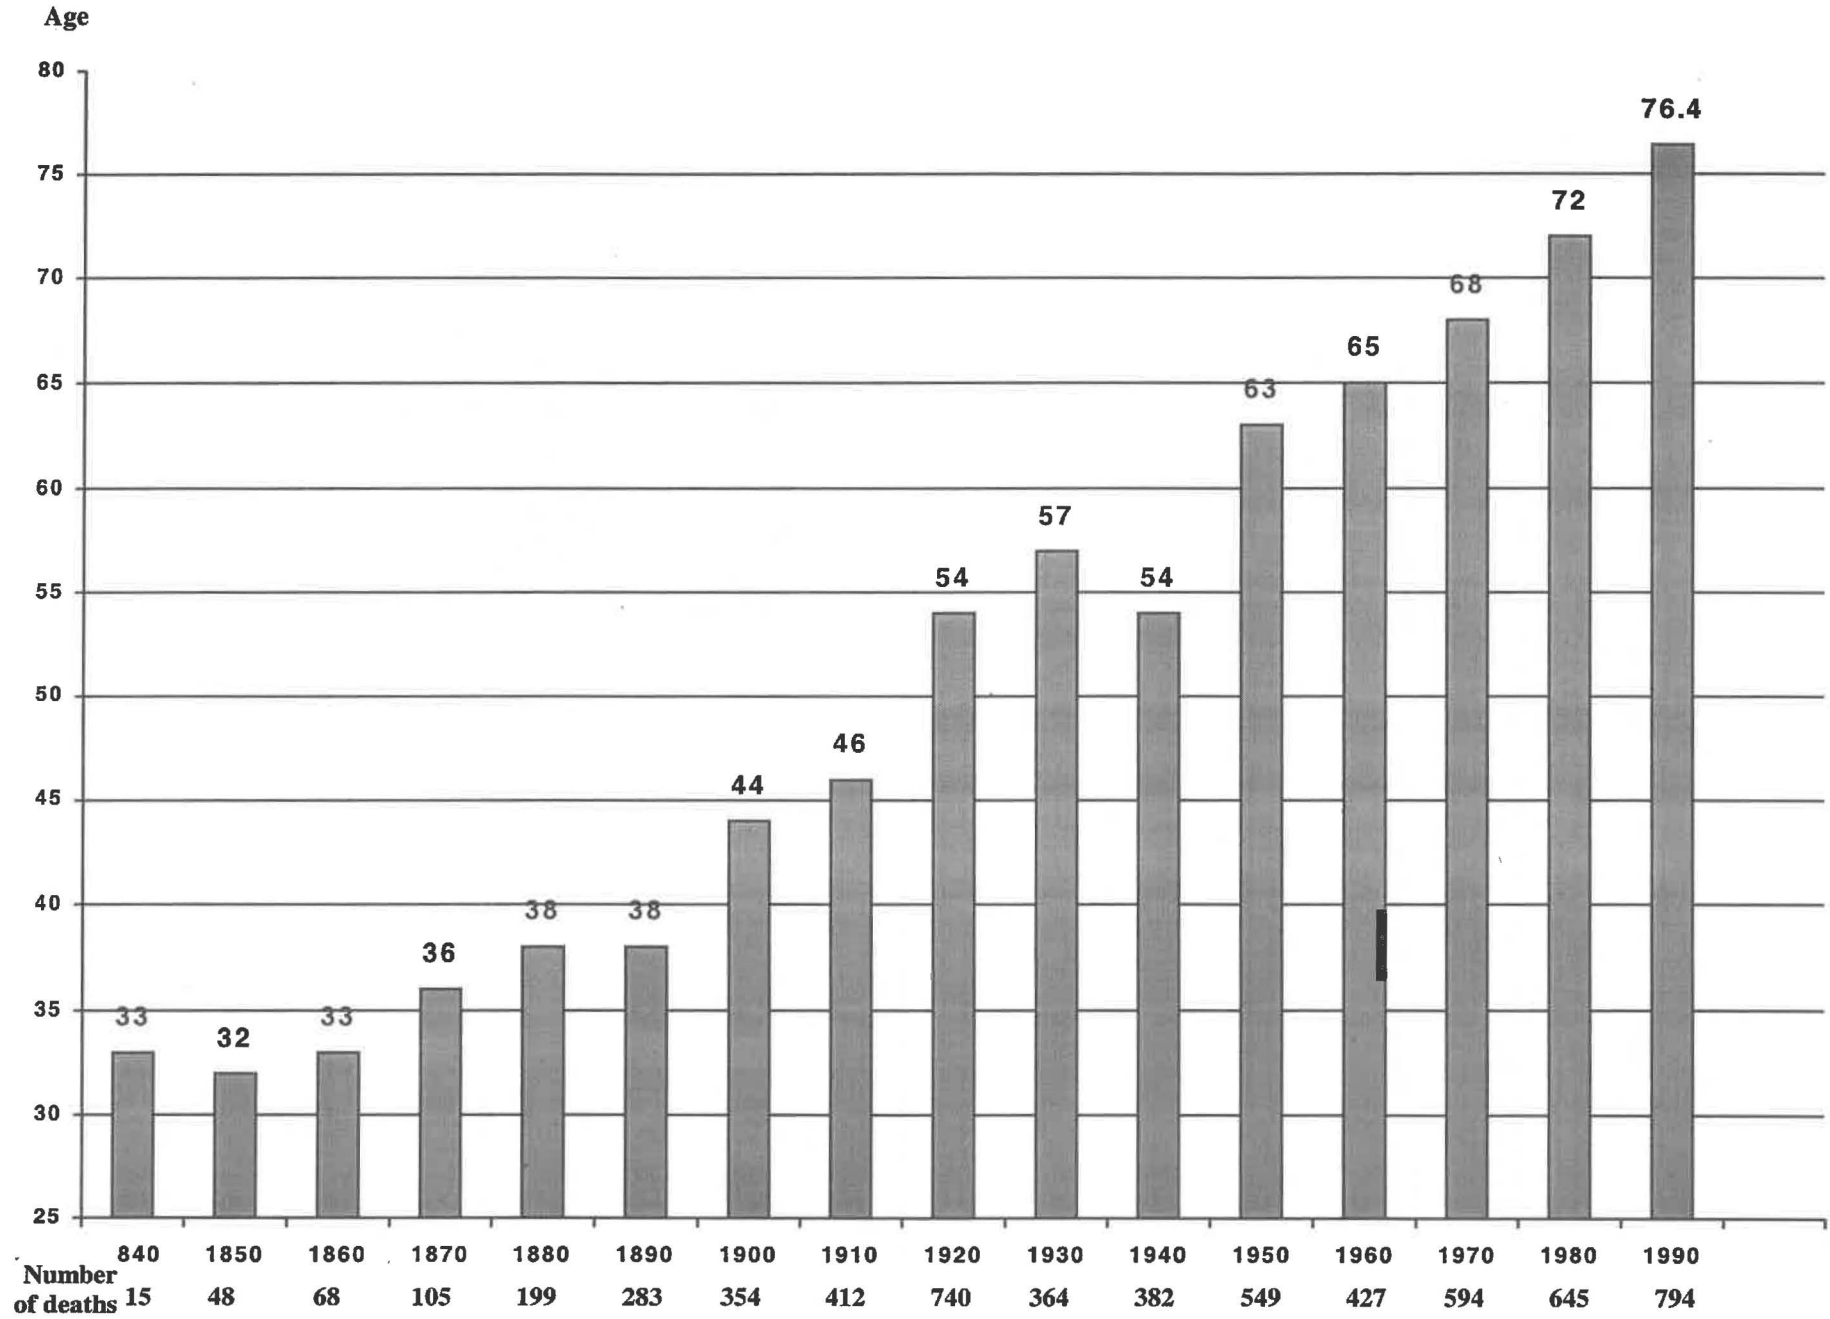

The average life span of spiritans at 10 yearly intervals

Comparison for the years 1986 - 2002

Year	1986	1987	1988	1989	1990	1991	1992	1993	1994	TOTAL
Professions	89	74	75	64	63	74	61	54	49	603
Deaths	72	74	80	83	76	89	68	75	84	701
Prof.perp.	30	46	32	33	33	50	33	45	37	339
Priestly Ordin.	22	35	39	30	27	43	49	29	38	312

Year	1995	1996	1997	1998	1999	2000	2001	2002	TOTAL
Professions	70	86	97	99	90	118	90	62	712
Deaths	79	82	84	75	84	90	82	74	650
Perpetual Prof.	41	22	50	44	45	65	59	51	377
Priestly Ordinations	30	39	33	43	43	40	52	50	330

Professions and ordinations in 2002

Circumscription	Professions	Perpetual vows	Ordinations
Nigeria	25	9	11
E.A.P.	11	10	
Congo Kinshasa	6	1	6
Angola	4	3	
US/W	5		3
W.A.P.	4	5	3
F.O.I.	1		1
FANO			4
Mexico		1	4

Circumscription	Professions	Perpetual vows	Ordinations
Poland			4
Portugal		1	3
P.A.C.		13	9
Haiti		3	
Trinidad		1	1
Croatia			1
France		3	1
Ireland		1	
Brazil		1	

Decisions of the General Council

The Superior General, with the consent of his Council, confirms the election of Fr. Raymond **ZIMMERMANN** as Superior of the District of Mauritius for a mandate of three years, with effect from 25th April 2003.

The Superior General, with the consent of his Council, confirms the election of Fr. Sean **McGOVERN** as Superior of the District of Kenya for a second mandate of three years, with effect from 26th April 2003.

The Superior General, with the consent of his Council, confirms the election of Fr. Roger **TABARD** as Superior of the District of La Réunion for a mandate of three years, with effect from 1st May 2003.

The Superior General, with the consent of his Council, nominates Fr. Serge **BALLANGER** as Superior of the Foundation of North-West Africa for a mandate of three years with effect from 2nd June 2003.

The Superior General, with the consent of his Council, nominates Fr. Jean-Claude **JAQUARD** as Superior of the District of Madagascar, for the third mandate of three years with effect 29th June 2003.

The Superior General, with the consent of his Council, confirms the election of Fr. Paul **HOPPER** as Superior of the International Group of Australia for a mandate of three years, with effect from 1st September 2003.

A Spiritan is appointed Prefect Apostolic

On 19th March, Pope John Paul II appointed Fr. Joseph Koerber Prefect Apostolic of Makokou in north-east Gabon. This new jurisdiction has been cut off from the diocese of OYEM (north); it has 85,000 inhabitants, of whom 45,000 are Catholics, spread over three parishes served by six priests. Born in 1943 at Sierentz, Haut-Rhin, France, Joseph Koerber made his perpetual vows in 1970. Ordained priest in 1972, he subsequently served in several missions in Gabon: Makokou, Oyem, Bitam, and Libreville. Since last September, he has been the regional spiritan bursar for Gabon.