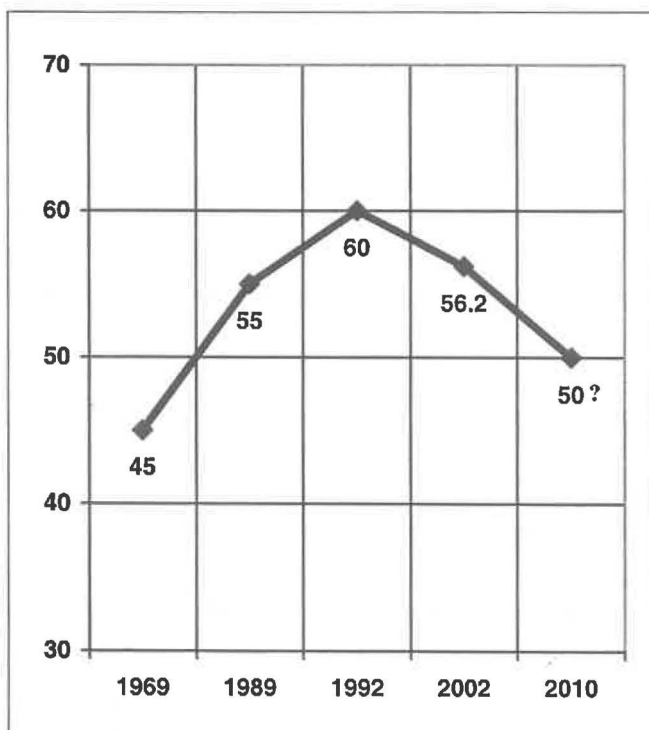

Average Age from 1969 to 2002 with a projection for 2010

Breakdown of confreres by age groups and continents of origin April 2003

Age on 1.1.03	Cong.	Afr	LAm	NAm	Asia	Eur	Oce
80+	419	4	8	38		369	
70+	582	13	16	43	1	509	
60+	500	28	11	30	1	429	1
50+	279	78	13	23	1	164	
40+	342	209	24	17	3	86	3
30+	571	476	34	3	1	50	7
-30	279	241	7	1		27	1
Total	2970	1049	113	155	7	1634	12