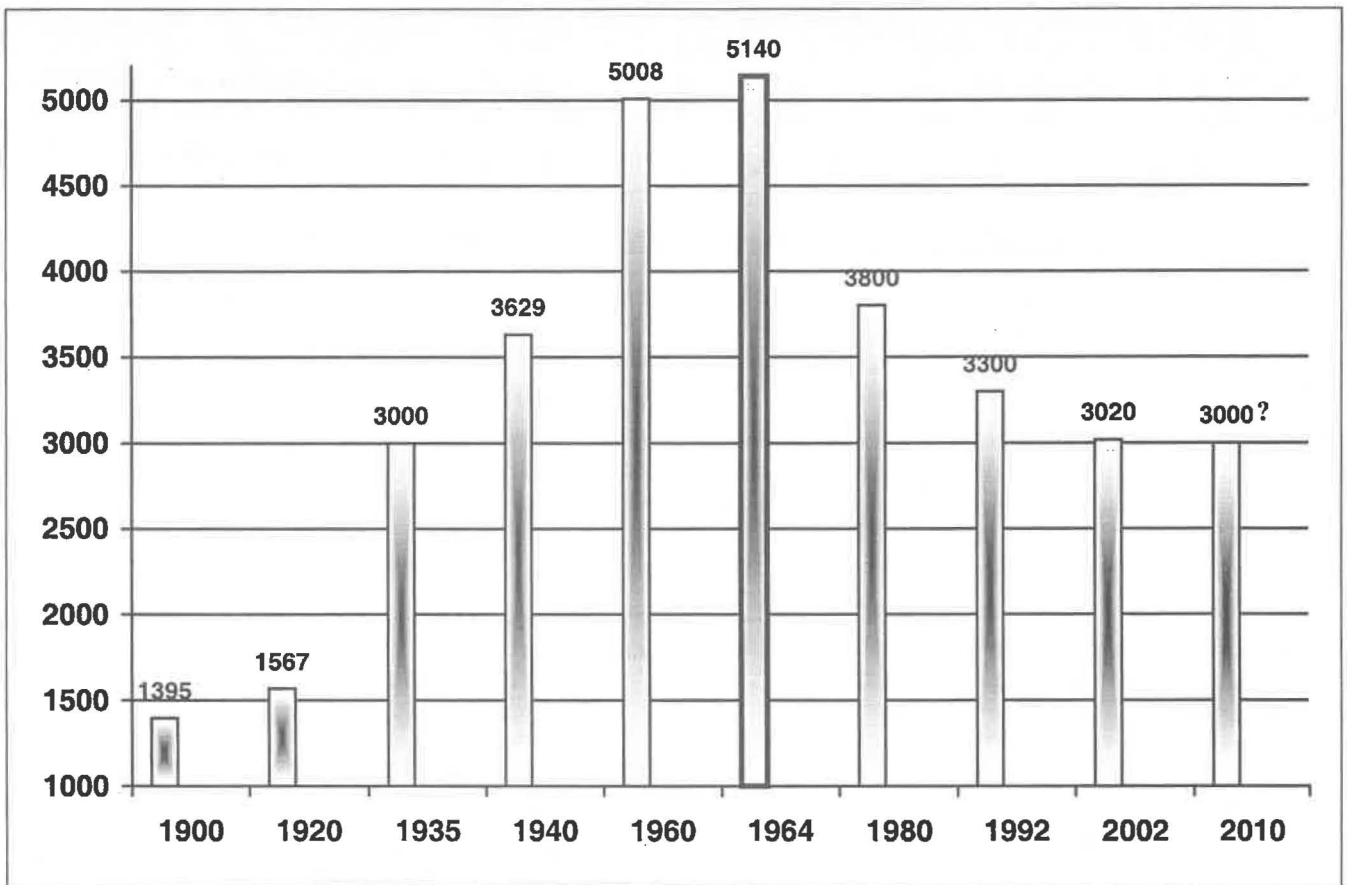

Total Number of Professed spiritans from 1900 to 2002 with a projection for 2010