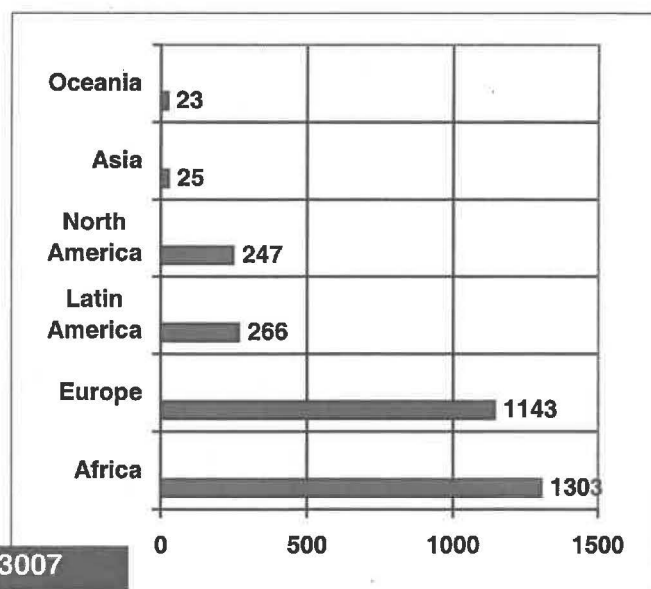

Continent of Appointment

STATISTICS BY CIRCUMSCRIPTION OF APPOINTMENT (As of 14th April 2003)

Circumscription by appointment	Houses	Bishops	Priests	Brothers	Schol.	Total	
	AFRICA						
Algeria	3		3		4	7	
Angola	26	2	48	4	37	91	
Cap Verde	11	1	16	1		18	
Congo-Kinshasa	6		14	1	14	29	
E.A.P.	30	2	58	3	67	130	
Ethiopia	5		11			11	
FANO	23	1	44	3	8	56	
Gambia	7	1	8		1	10	
Kenya	17		26		1	27	
Malawi	5		8			8	
Mozambique	2		6			6	
Nigeria	83	1	174	6	187	368	
P.A.C.	68	3	153	7	85	248	
S.C.A.F.	3		7			7	
South Africa	12		18	1	1	20	
W.A.P.	27		51	3	44	98	
Zambia	6		12			12	
Zimbabwe	11		16			16	
Total AFRICA	345	11	673	29	449	1162	
INDIAN OCEAN							
F.O.I.	11	1	13	2	1	17	
Madagascar	10		21	1	6	28	
Mauritius	10	1	18		4	23	
Reunion	16		20	1	2	23	
Total Indian Ocean	47	2	72	4	13	91